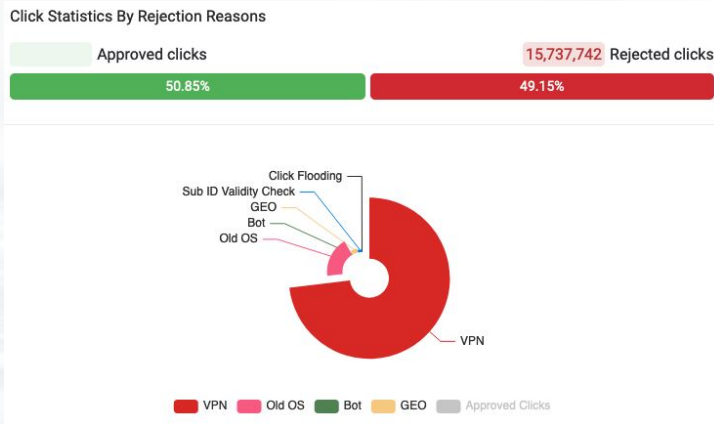

Brand Safety

- Transparency
- Optimized Media Performance

LeadiD

LeadiD

Fraud Prevention Solutions

Stage 2 Click

Click Blocking

- Meta Refresh Upon Click Using Custom Domains
- Fraudulent Clicks rerouted to an outside domain
- Blocks Residential & Commercial ISP's
- Blocks Bots & Unwanted Geo's
- Blocks Old OS at the device and browser level
- Prevents Click Flooding
- Compliance with P360, M Filter, Adjust Insights & other MMP fraud tools
- Limit Subs, control click volume at a 5 minute interval
- Limit Duplicate IPs, User Agents and Device ID

LeadiD

2 metrics

LeadiD

Fraud Prevention Solutions

Stage 3
Post Click

Proprietary Delayed JS Redirect Validated By the Anura Script

- 1500ms delay validates intent
- Anura JS script runs during the delay
- Intentional Human Traffic Sent to Advertiser
- Everything Else is Routed to an External Domain
- Publishers and Subs are blocked and repeat blocks result in suspension