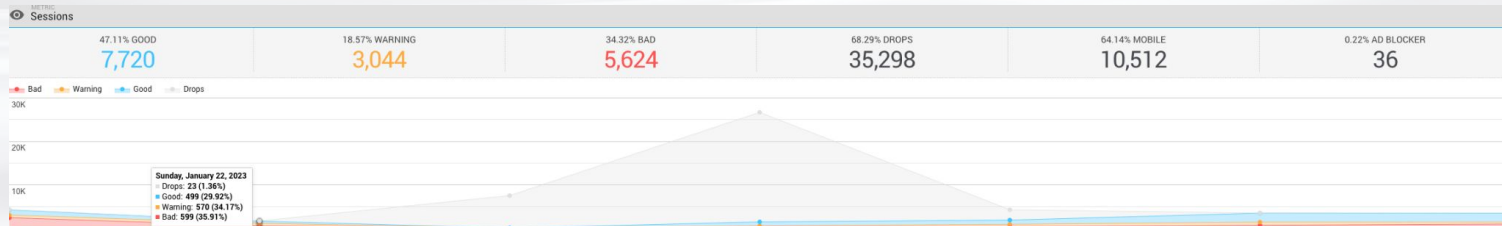

LeadiD

2 metrics

LeadiD

Fraud Prevention Solutions

Stage 3
Post Click

Proprietary Delayed JS Redirect Validated By the Anura Script

- 1500ms delay validates intent
- Anura JS script runs during the delay
- Intentional Human Traffic Sent to Advertiser
- Everything Else is Routed to an External Domain
- Publishers and Subs are blocked and repeat blocks result in suspension